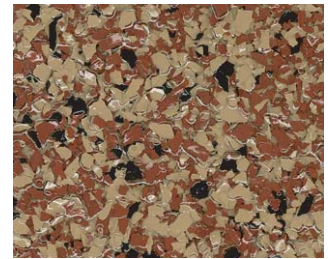

Color Chart - Flakes Blends

BL1000

BL1001

GN1000

GN1001

GY1000

GY1001

GY1002

GY1003

GY1004

RD1000

RD1001

RD1002

RD1003

TN1000

TN1001

TN1002

TN1003

TN1004

TN1005

YL1000

Colors may vary from actual product due to reproduction.

Blends shown are in 6mm (1/4") size. Broadcast to refusal approx. 6 lb / 100 ft².