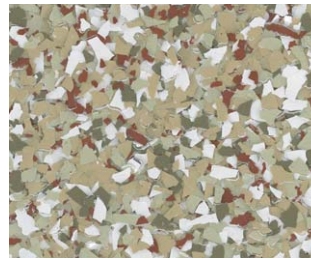

Color Chart - Flakes Blends

BL1000

BL1001

GN1000

GN1001

GY1000

GY1001

GY1002

GY1003

GY1004

RD1000

RD1001

RD1002

RD1003

TN1000

TN1001

TN1002

TN1003

TN1004

TN1005

YL1000

Colors may vary from actual product due to reproduction.

Blends shown are in 6mm (1/4") size. Broadcast to refusal approx. 6 lb / 100 ft².