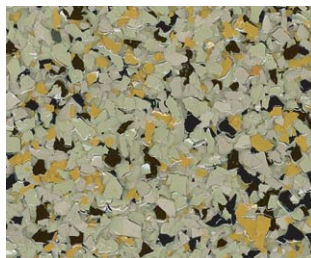

Color Chart - Flakes Blends

BL1000

BL1001

GN1000

GN1001

GY1000

GY1001

GY1002

GY1003

GY1004

RD1000

RD1001

RD1002

RD1003

TN1000

TN1001

TN1002

TN1003

TN1004

TN1005

YL1000

Colors may vary from actual product due to reproduction.

Blends shown are in 6mm (1/4") size. Broadcast to refusal approx. 6 lb / 100 ft².